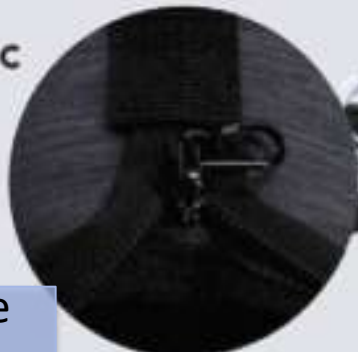

PosiChange

**PERFECT POSTURE
+
BACK PAIN RELIEF**

C
ZIPPER

MRP: 1695/-

GOBLIN

we're about luggage

- Portable
- Tech-free
- Effortless